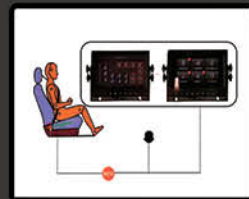

terms and conditions apply

ABOUT OUR MONITORING SYSTEM

Designed as a **non-active system**, engaging only when a passenger seats themselves, this upgrade offers complete and **direct feedback** to the driver.

Drivers can easily see the passenger count, and each individuals **compliance** to seatbelt safety, on the supplied integrated monitor.

Durable denim seat covers, designed purposely for each seat and designed right here in Perth.

With purpose designed, weight sensitive pressure sensors embedded in each seat, these are discretely hard wired to the supplied drivers monitor. Seat occupancy and belt compliance are clearly and easily displayed.